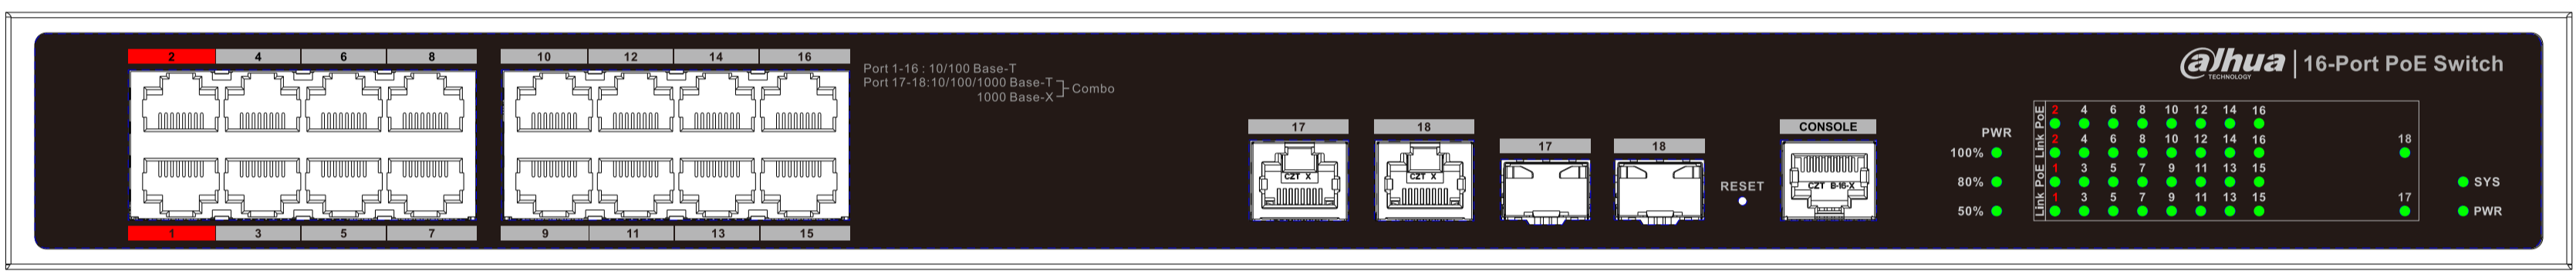

PEVISIONS					
REV	ZONE	MARK	DESCRIPTION	DATE	CHANGED

RELEASE LEVEL: [ ]  
FILE NAME: [ ]

						. X		浙江大华技术股份有限公司 ZHEJIANG DAHUA TECHNOLOGY STOCK CO.,LTD.	TITLE: S0122X-02-16口全千兆多端口机箱前面板面膜-DH920L1-大华表处			
						. XX			DRAW: 郭俏辉	DATE: 2020.08.12	UNIT'S: mm	DWG NO. : DH3-1169-9002-SY008
						. XXX	ANG ±0.5		CHKD: 薛姣	DATE: 2020.08.12	FINISH:	PART NO. : 1.2.45.01.10444-008
			丝印	PANTONE Red 032C PANTONE Black C PANTONE Cool Gray 4C	DH920L1	DH3-1169-9002	THESE DRAWINGS AND SPECIFICATION ARE THE PROPERTY OF ZHEJIANG DAHUA TECHNOLOGY Co., LTD. AND SHALL NOT BE REPRODUCED COPYIED OR USED IN ANY MANNER WITHOUT THE PRIOR WRITTEN CONSENT OF ZHEJIANG DAHUA TECHNOLOGY Co. LTD		STAD:	DATE:	MASS(Kg):	REV B02
序号	内容	色彩	工艺	色值	表面处理	备注(对应结构图号)	PRODUCT:	APPD: 梁奕昆	DATE: 2020.08.12	SCALE: 1:1	MAT'L:	SHEET: 1 OF 1